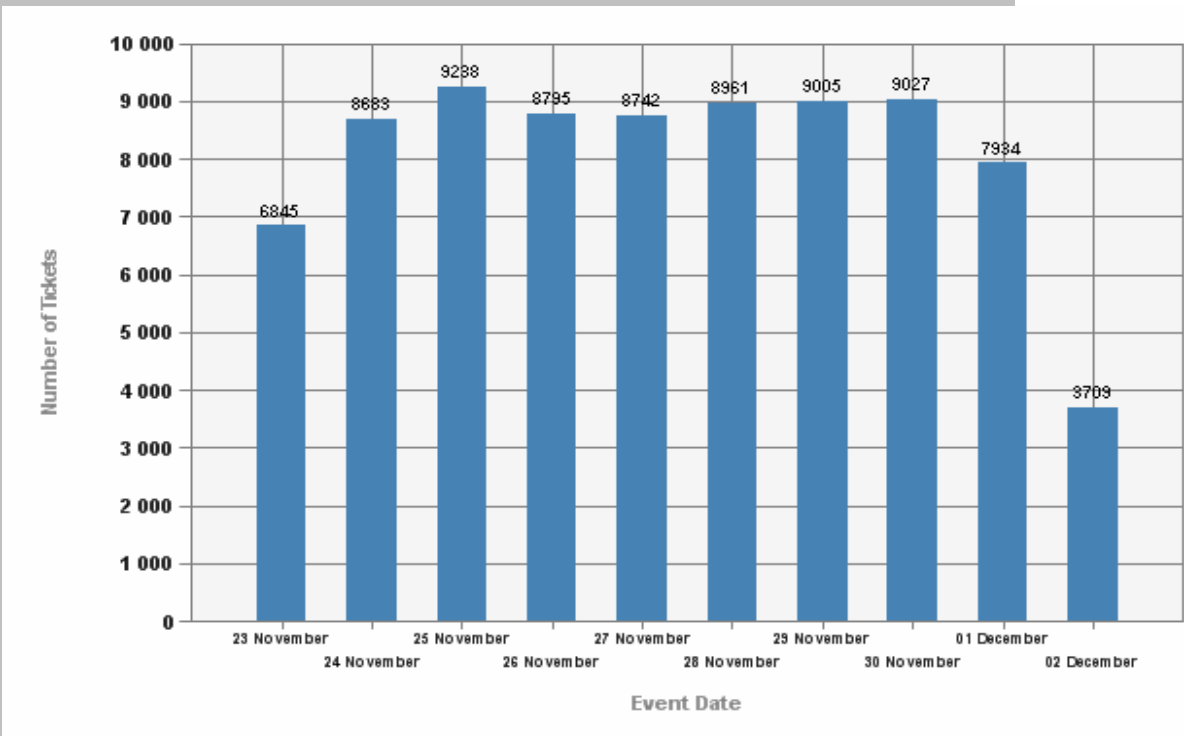

SALES ANALYSIS for IFFI 2008

Occupancy day wise

Average Occupancy: 8093 admissions per day