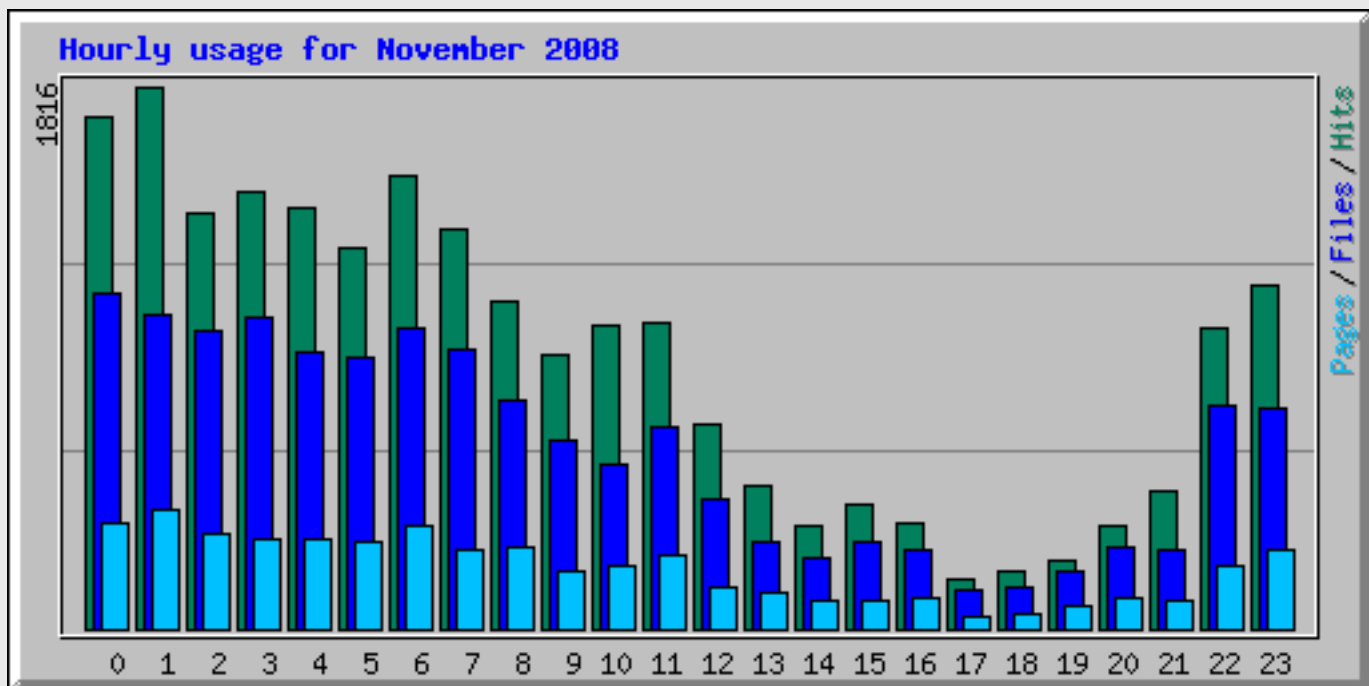

13	537	2.46%	362	2.48%	120	2.45%	59	2.97%	49	4.03%	3637	2.28%
14	645	2.96%	484	3.32%	161	3.29%	67	3.38%	52	4.28%	4893	3.07%
15	411	1.88%	326	2.23%	104	2.13%	52	2.62%	36	2.96%	3593	2.25%
16	428	1.96%	293	2.01%	92	1.88%	47	2.37%	33	2.72%	3460	2.17%
17	441	2.02%	306	2.10%	101	2.06%	44	2.22%	41	3.37%	3531	2.21%
18	567	2.60%	459	3.14%	134	2.74%	69	3.48%	55	4.53%	4603	2.88%
19	860	3.94%	587	4.02%	201	4.11%	91	4.58%	65	5.35%	5875	3.68%
20	578	2.65%	398	2.73%	144	2.94%	71	3.58%	51	4.20%	4409	2.76%
21	683	3.13%	462	3.16%	141	2.88%	63	3.17%	47	3.87%	5000	3.13%
22	549	2.52%	332	2.27%	117	2.39%	54	2.72%	36	2.96%	3543	2.22%
23	392	1.80%	239	1.64%	89	1.82%	52	2.62%	30	2.47%	2071	1.30%
24	469	2.15%	342	2.34%	127	2.60%	63	3.17%	40	3.29%	3447	2.16%
25	473	2.17%	343	2.35%	104	2.13%	47	2.37%	45	3.70%	3565	2.23%
26	368	1.69%	228	1.56%	74	1.51%	50	2.52%	32	2.63%	2770	1.74%
27	271	1.24%	221	1.51%	63	1.29%	48	2.42%	32	2.63%	2643	1.66%
28	294	1.35%	181	1.24%	77	1.57%	41	2.07%	24	1.98%	2074	1.30%
29	266	1.22%	200	1.37%	58	1.19%	35	1.76%	27	2.22%	2243	1.41%
30	284	1.30%	218	1.49%	80	1.63%	44	2.22%	27	2.22%	2296	1.44%

Hourly Statistics for November 2008

Hits

Files

Pages

KBytes