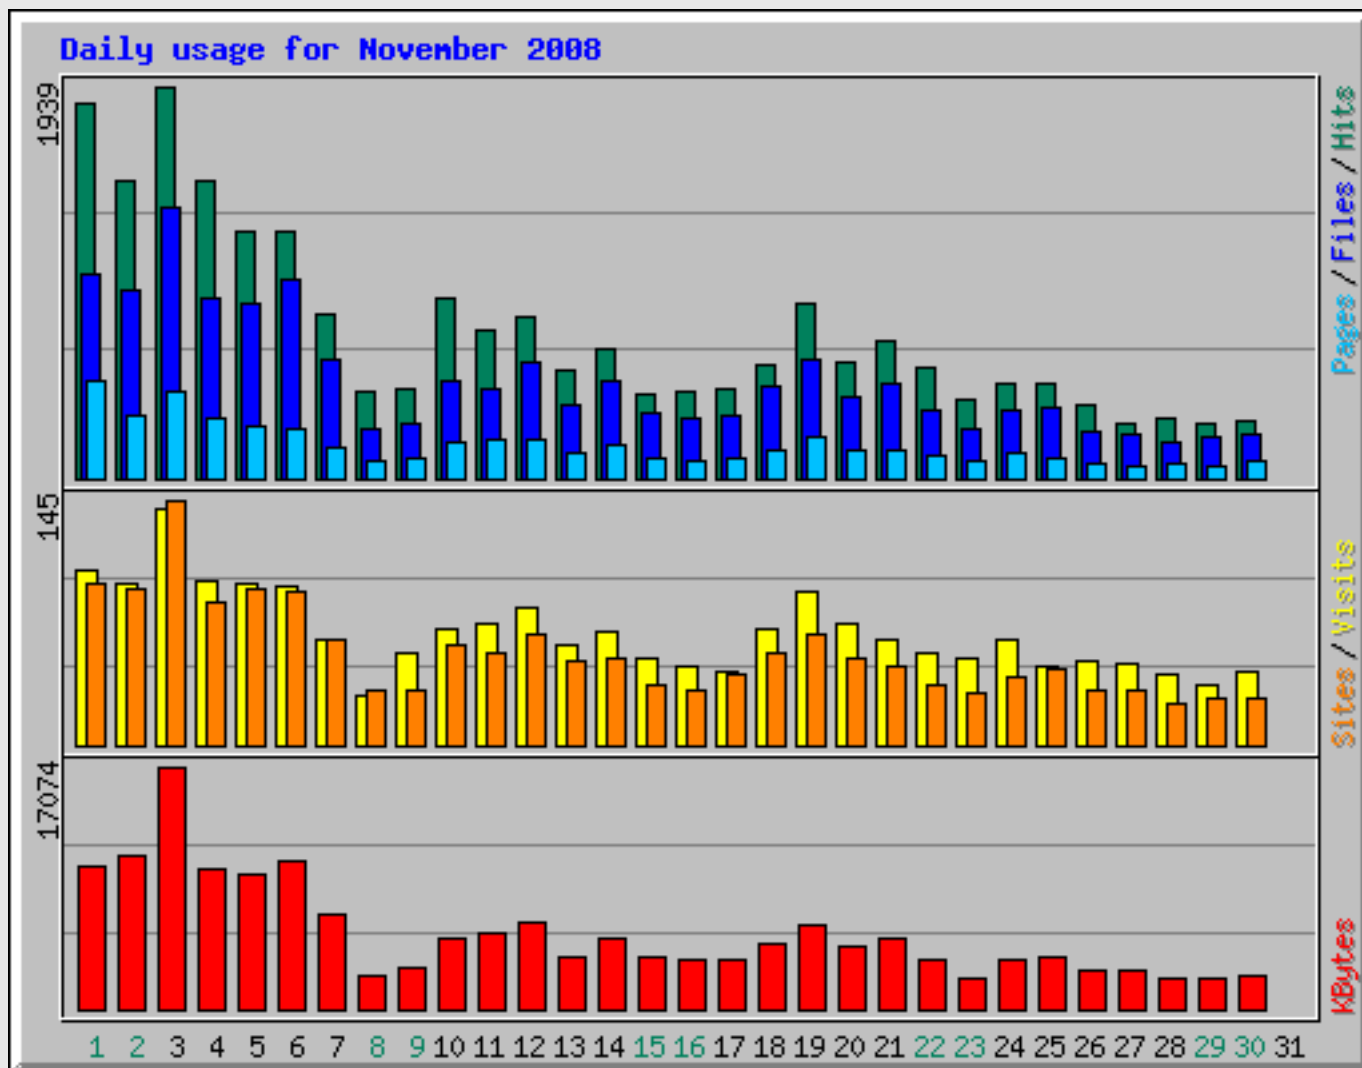

Usage Statistics for shortfilmcenter.org

Summary Period: November 2008

Generated 01-Dec-2008 04:12 EST

[\[Daily Statistics\]](#) [\[Hourly Statistics\]](#) [\[URLs\]](#) [\[Entry\]](#) [\[Exit\]](#) [\[Sites\]](#) [\[Referrers\]](#) [\[Search\]](#) [\[Agents\]](#) [\[Countries\]](#)

Monthly Statistics for November 2008		
Total Hits	21807	
Total Files	14598	
Total Pages	4893	
Total Visits	1985	
Total KBytes	159640	
Total Unique Sites	1215	
Total Unique URLs	31	
Total Unique Referrers	125	
Total Unique User Agents	240	
	Avg	Max
Hits per Hour	30	353
Hits per Day	726	1939
Files per Day	486	1336
Pages per Day	163	476
Visits per Day	66	139
KBytes per Day	5321	17074
Hits by Response Code		
Code 200 - OK	14598	
Code 206 - Partial Content	164	
Code 301 - Moved Permanently	1	
Code 304 - Not Modified	5622	
Code 404 - Not Found	1422	

Daily Statistics for November 2008

Day	Hits		Files		Pages		Visits		Sites		KBytes	
1	1859	8.52%	1009	6.91%	476	9.73%	103	5.19%	95	7.82%	9949	6.23%
2	1468	6.73%	927	6.35%	311	6.36%	95	4.79%	92	7.57%	10771	6.75%
3	1939	8.89%	1336	9.15%	427	8.73%	139	7.00%	145	11.93%	17074	10.70%
4	1476	6.77%	893	6.12%	299	6.11%	97	4.89%	84	6.91%	9883	6.19%
5	1226	5.62%	862	5.90%	252	5.15%	95	4.79%	92	7.57%	9422	5.90%
6	1226	5.62%	989	6.77%	241	4.93%	94	4.74%	91	7.49%	10494	6.57%
7	808	3.71%	591	4.05%	153	3.13%	62	3.12%	63	5.19%	6672	4.18%
8	427	1.96%	246	1.69%	84	1.72%	29	1.46%	33	2.72%	2369	1.48%
9	447	2.05%	268	1.84%	104	2.13%	54	2.72%	33	2.72%	2836	1.78%
10	887	4.07%	480	3.29%	176	3.60%	69	3.48%	59	4.86%	4992	3.13%
11	733	3.36%	446	3.06%	194	3.96%	72	3.63%	55	4.53%	5350	3.35%
12	795	3.65%	570	3.90%	189	3.86%	81	4.08%	65	5.35%	6174	3.87%